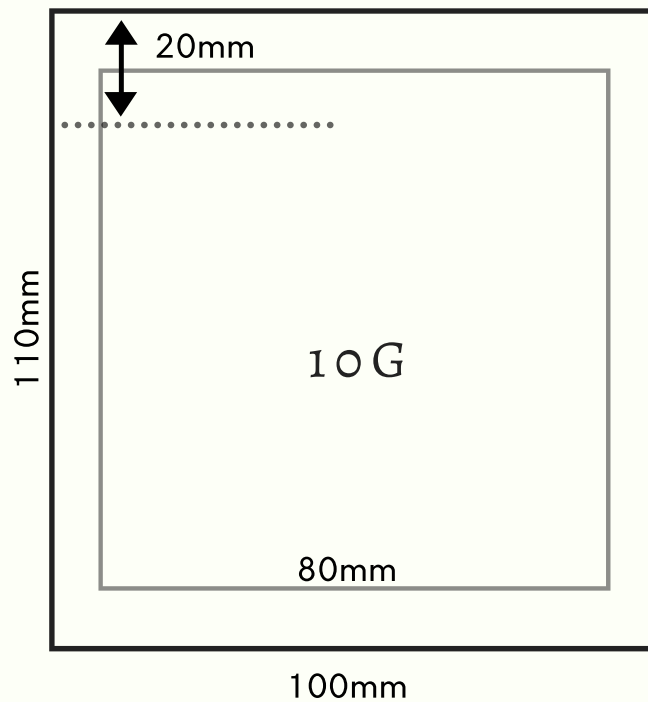

SACHETS

PAPER / METAL / HDPE