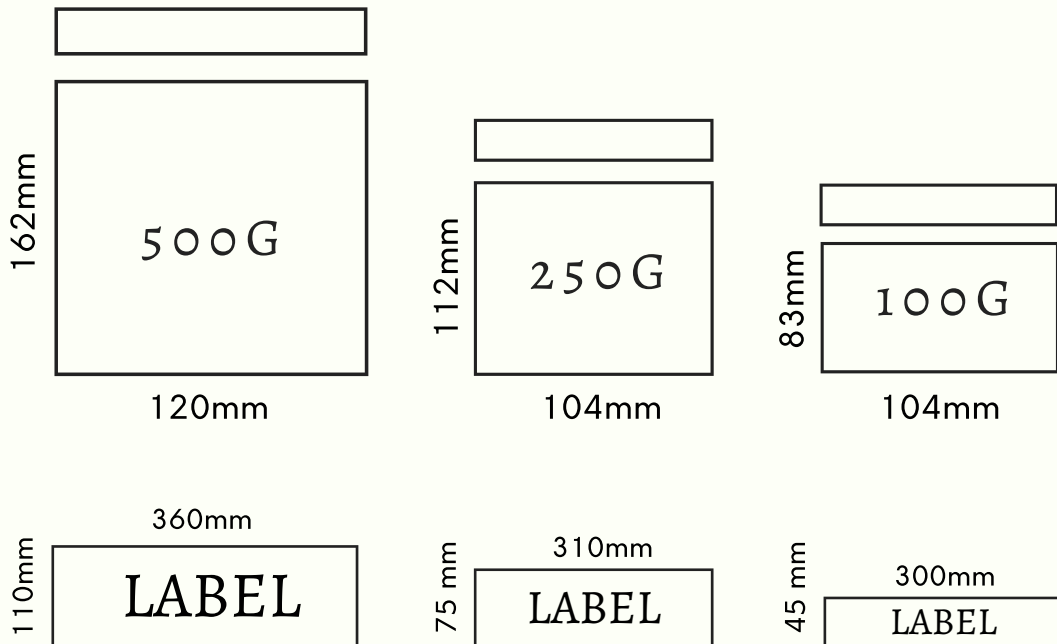

CYLINDRICAL JAR

H D P E

OPTIONS

WHITE	YES-NO	MOQ	MCT POWDER 100KG
BLACK			FORMULA 200KG

KRAFT TUBES

PAPER / METAL / HDPE

OPTIONS

LABELLED	YES - NO	MOQ	MCT POWDER 100KG
PREPRINTED (>5000PCS)			FORMULA 200KG