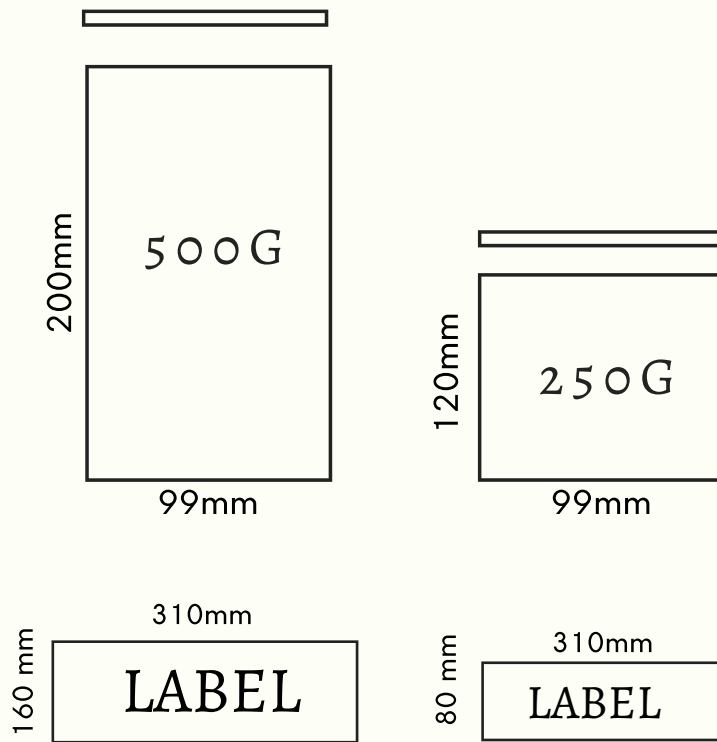

CYLINDRICAL JAR

H D P E

OPTIONS

WHITE	YES-NO	MOQ	MCT POWDER 100KG
BLACK			FORMULA 200KG

KRAFT TUBES

PAPER / METAL / HDPE

OPTIONS

LABELLED	YES - NO	MOQ	MCT POWDER 100KG
PREPRINTED (>5000PCS)			FORMULA 200KG

KRAFT STANDUP POUCHES

PAPER / HDPE / PET

OPTIONS

750G ALSO
AVAILABLE

COST
EFFECTIVE

YES-NO

MOQ

MCT POWDER
100KG

FORMULA
200KG

SACHETS

PAPER / METAL / HDPE

OPTIONS

ASK US FOR STICK PACKS	PRINT MAT	MOQ	MCT POWDER 100KG
SINGLE DOSAGE	SHINY		FORMULA 200KG