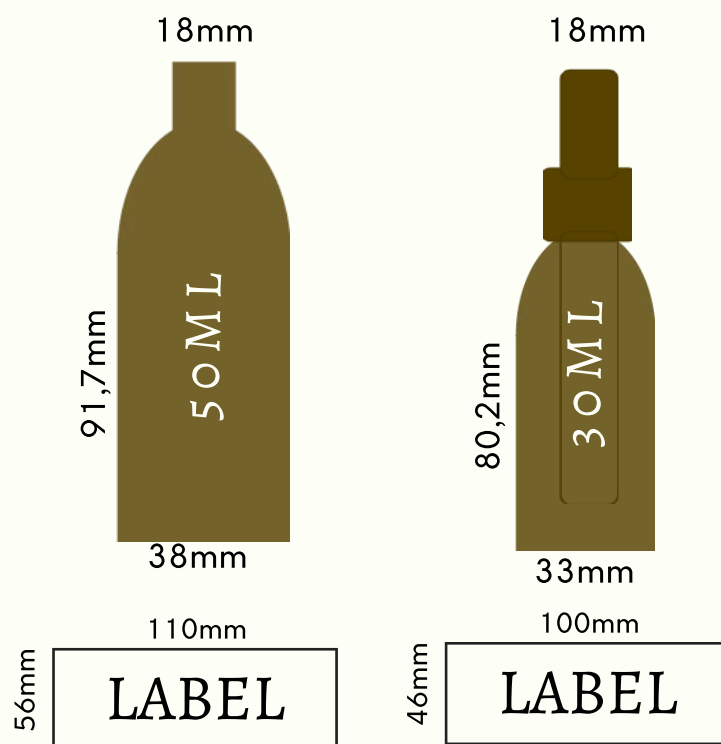

## PET

## OPTIONS

WHITE

AMBER

1000ML, 150ML & 100ML  
BOTTLES ARE ALSO AVAILABLE

### CAPS

ALU  
GOLD  
SILVER

HDPE  
BLACK  
WHITE  
+  
POURING  
RING

MOQ  
1 PALLET

804

## GLASS